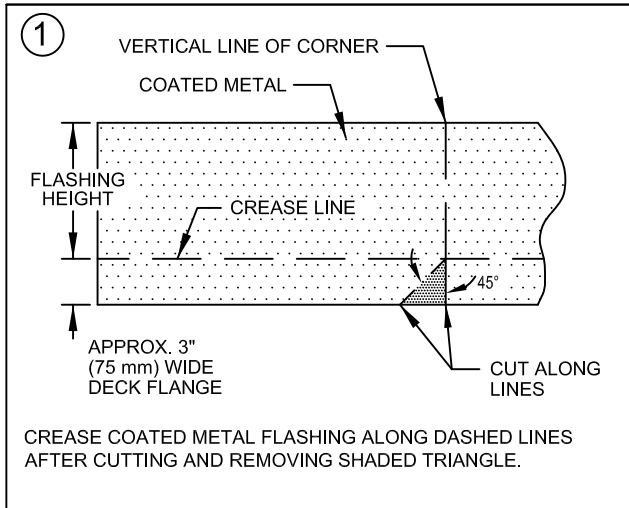

WeatherBond™ Pro ROOFING SYSTEM

WBPC-15.6
INSIDE CORNER WITH
COATED METAL WALL FLASHING

WEATHERBOND™
© 2007 WEATHERBOND