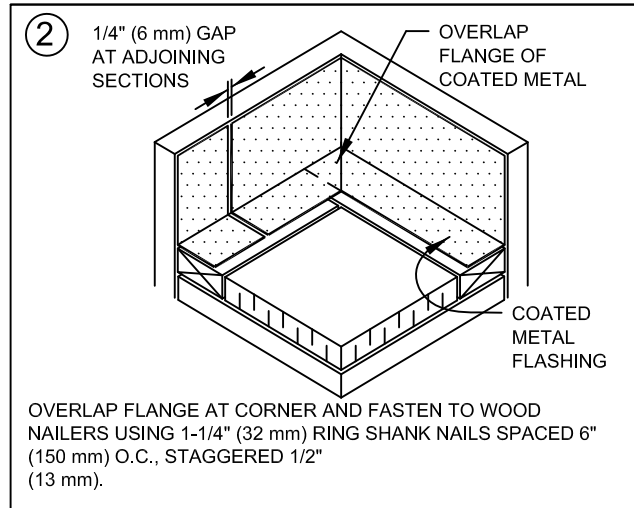

WeatherBond™ Pro ROOFING SYSTEM

WBPC-15.6
INSIDE CORNER WITH
COATED METAL WALL FLASHING

WEATHERBOND™
© 2007 WEATHERBOND