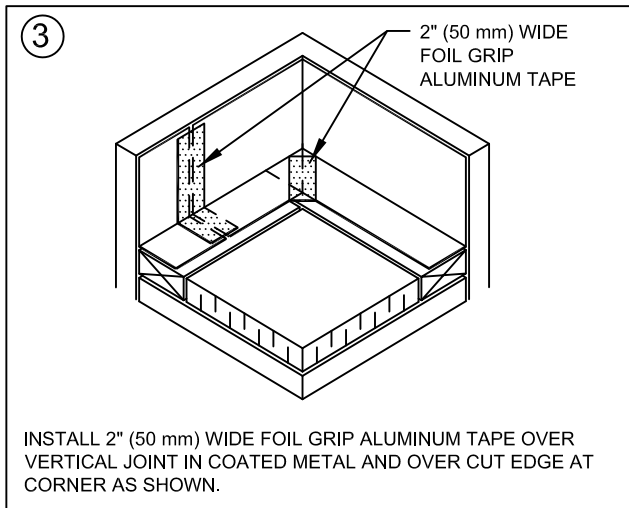

WeatherBond™ Pro ROOFING SYSTEM

WBPC-15.6
INSIDE CORNER WITH
COATED METAL WALL FLASHING

WEATHERBOND™
© 2007 WEATHERBOND