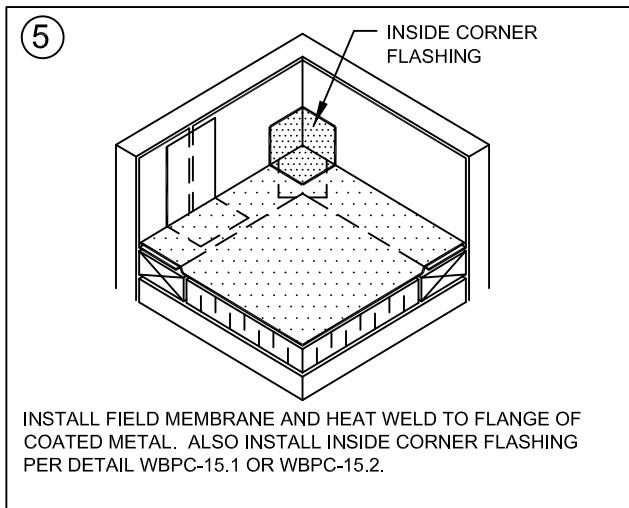

WeatherBond™ Pro ROOFING SYSTEM

WBPC-15.6
INSIDE CORNER WITH
COATED METAL WALL FLASHING

WEATHERBOND™
© 2007 WEATHERBOND