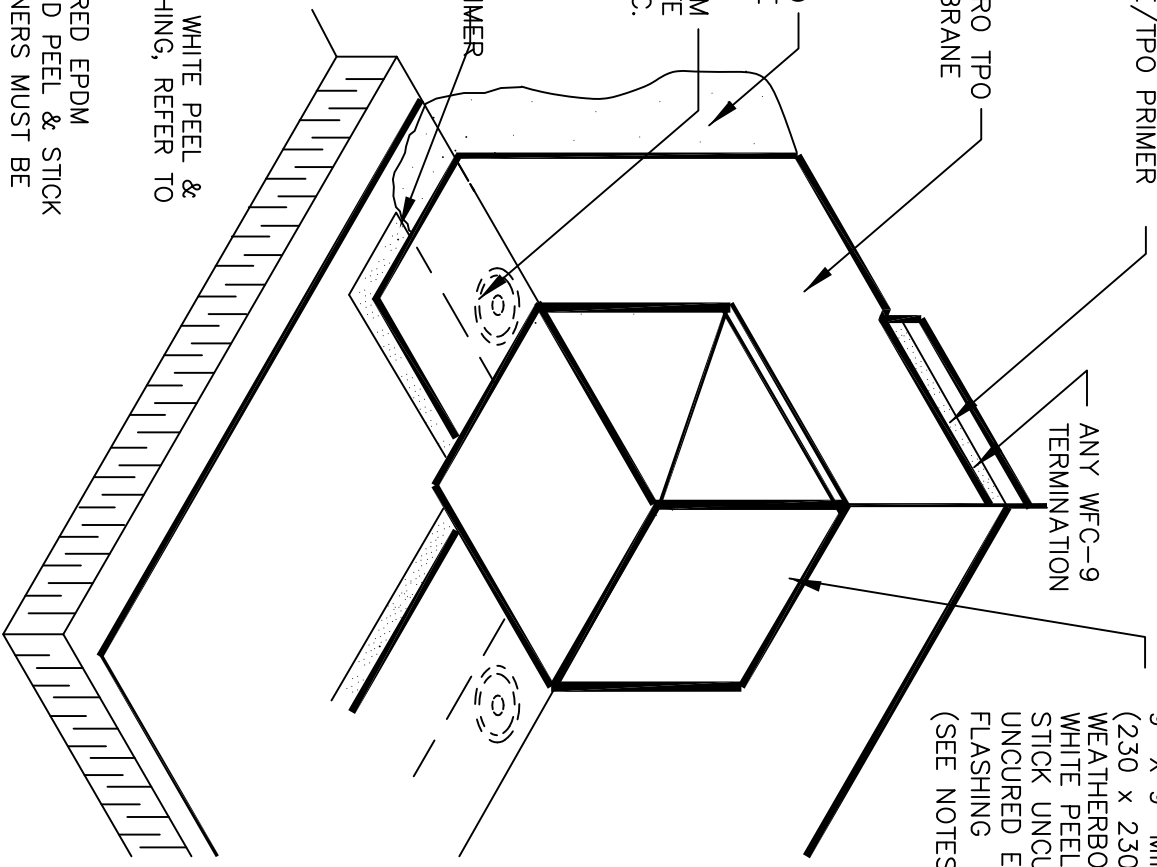

PEEL & STICK SEAM TAPE/TPO PRIMER

WEATHERBOND PRO TPO
MEMBRANE

ANY WFC-9
TERMINATION

9" X 9" MIN.
(230 x 230 mm)
WEATHERBOND
WHITE PEEK &
STICK UNCURED
EPDM
FLASHING
(SEE NOTES)

WEATHERBOND PRO TPO
BONDING ADHESIVE

WEATHERBOND SEAM
FASTENING PLATE
MAX. 12" (300 mm) O.C.

PEEL & STICK SEAM TAPE/TPO PRIMER

- NOTES:
1. FOR USE OF WEATHERBOND WHITE PEEK & STICK INSIDE CORNER FLASHING, REFER TO DETAIL WFC-15.5.
 2. PEEL & STICK WHITE UNCURED EPDM FLASHING OR WEATHERBOND PEEK & STICK WHITE INSIDE/OUTSIDE CORNERS MUST BE USED.

WFC-15.1 (OPTION #2)

INSIDE CORNER SEPARATE TPO WALL FLASHING

WEATHERBOND

©2009 WEATHERBOND