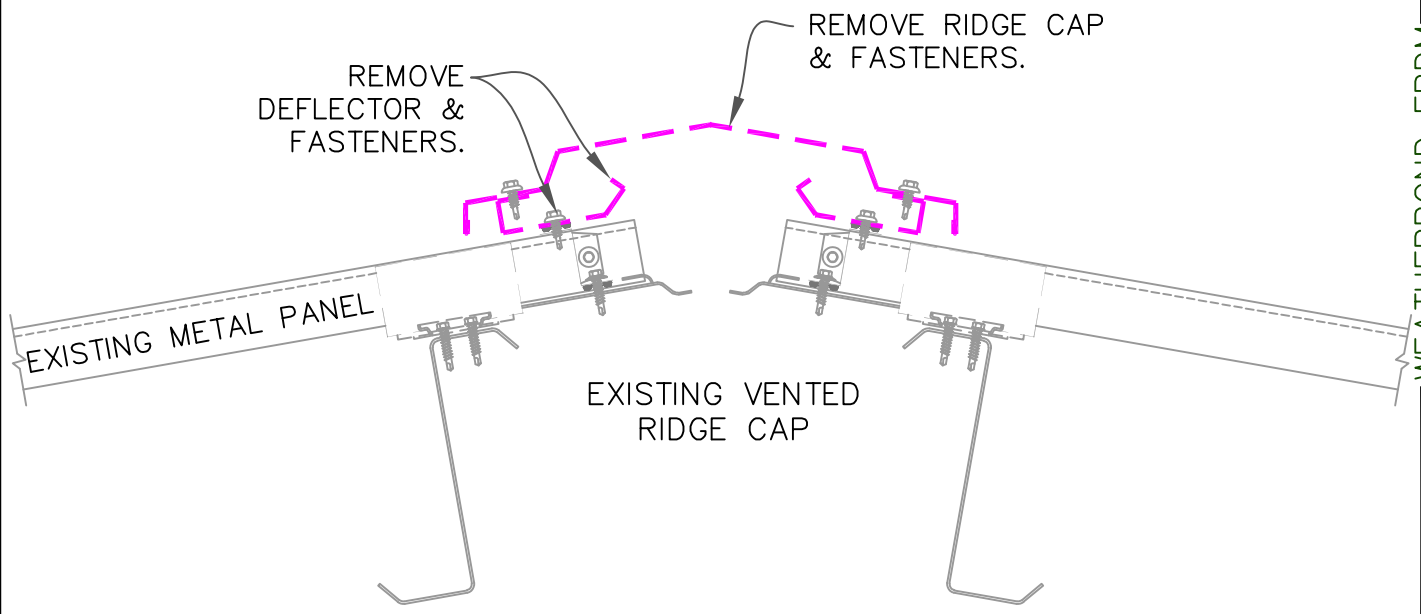

WEATHERBOND EPDM

△ HPWX FASTENERS @ 12" (3cm) O.C. MAX.

ROOF RIDGE VENTED

	● HIGH DENSITY RECOVER BOARD
	● IN-FILL INSULATION
△	● SEE NOTE(S)

METAL RETROFIT
MR | E22.2