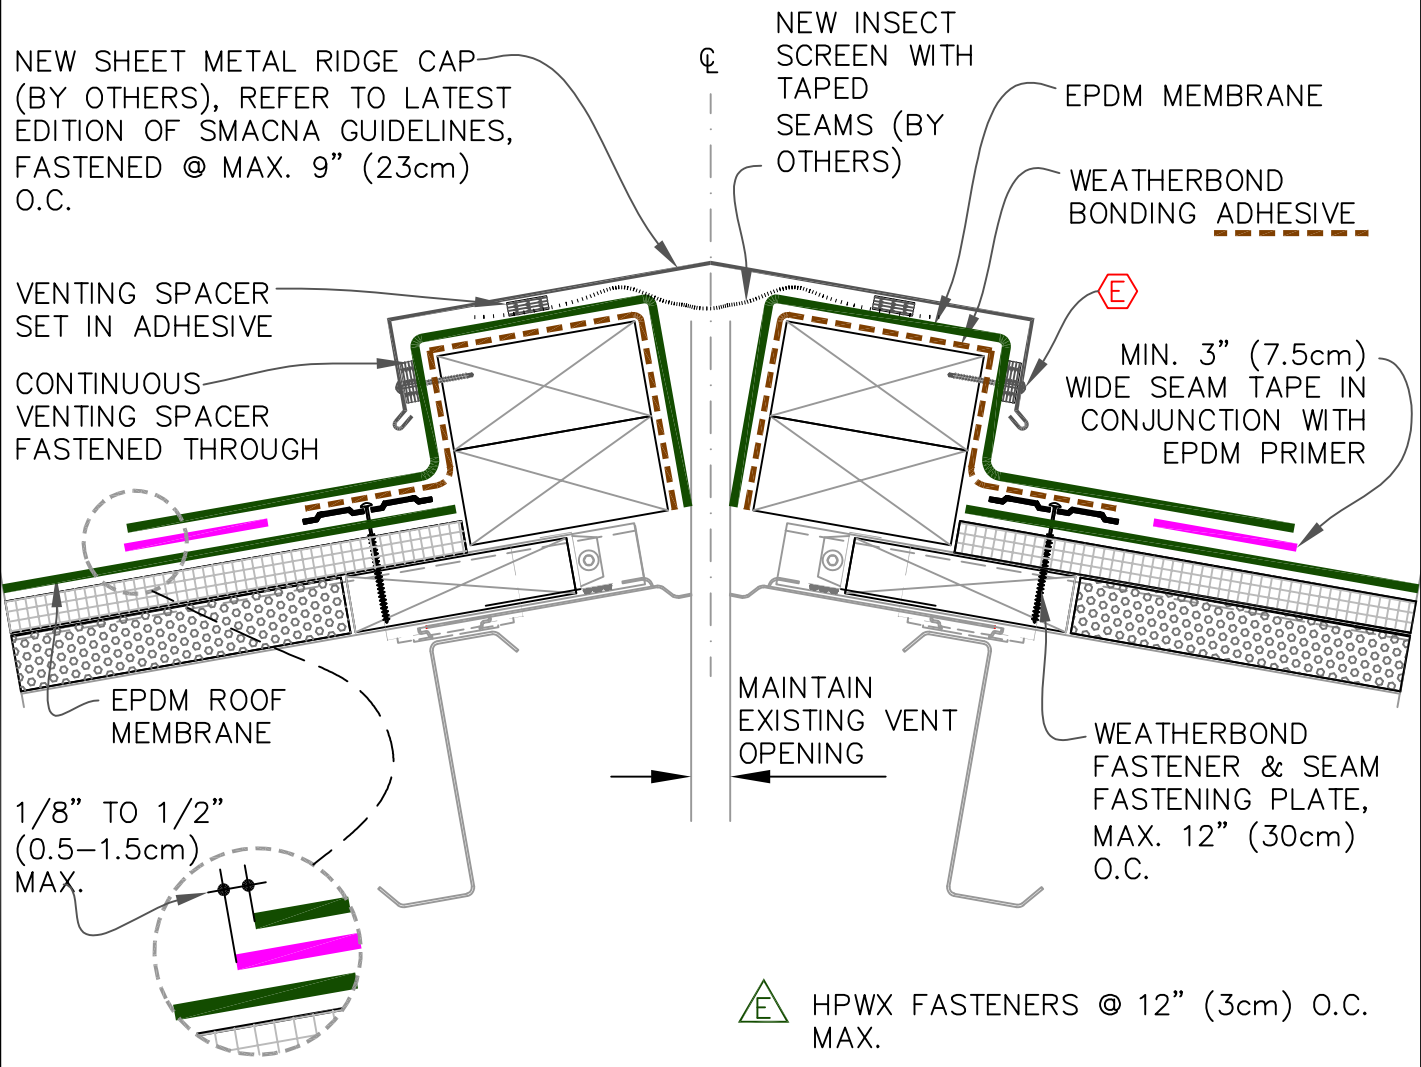

WEATHERBOND EPDM

△ HPWX FASTENERS @ 12" (3cm) O.C. MAX.

ROOF RIDGE VENTED

	● HIGH DENSITY RECOVER BOARD
	● IN-FILL INSULATION
△	● SEE NOTE(S)

METAL RETROFIT
MR | E22.2