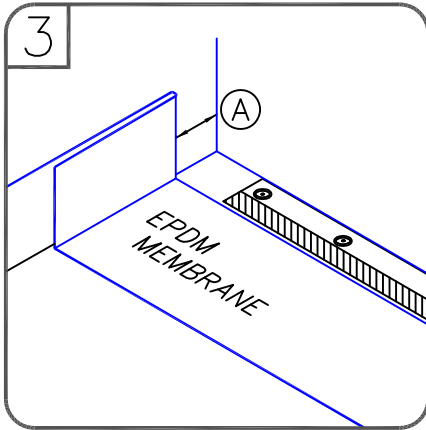

6" (15cm) WIDE PEEL & STICK RPS

FORM PIG EAR WITH CONTINUOUS MEMBRANE AT CORNER AS SHOWN

WEATHERBOND SEAM FASTENING PLATE & FASTENER.

CUT & REMOVE EXCESSIVE MEMBRANE

EPDM PRIMER

WEATHERBOND BONDING ADHESIVE

WEATHERBOND SEAM FASTENING PLATE & FASTENER.

DIMENSIONS		cm	
(A)	6"	15	TO
	9"	23	

BONDING ADHESIVE

EPDM PRIMER

6" (15cm) WIDE PEEL & STICK UNCURED EPDM FLASHING IN CONJUNCTION WITH EPDM PRIMER