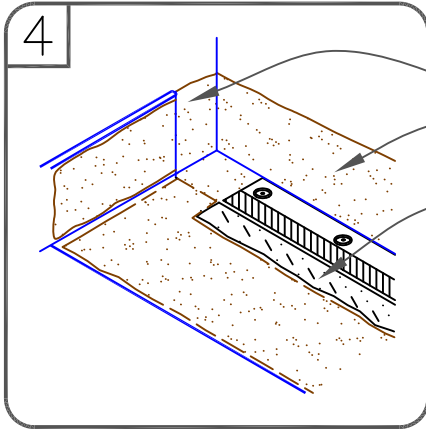

6" (15cm) WIDE PEEL & STICK RPS

FORM PIG EAR WITH CONTINUOUS MEMBRANE AT CORNER AS SHOWN

WEATHERBOND SEAM FASTENING PLATE & FASTENER.

CUT & REMOVE EXCESSIVE MEMBRANE

EPDM PRIMER

WEATHERBOND BONDING ADHESIVE

WEATHERBOND SEAM FASTENING PLATE & FASTENER.

DIMENSIONS		cm	
(A)	6"	15	TO
	9"	23	

BONDING ADHESIVE

EPDM PRIMER

6" (15cm) WIDE PEEL & STICK UNCURED EPDM FLASHING IN CONJUNCTION WITH EPDM PRIMER