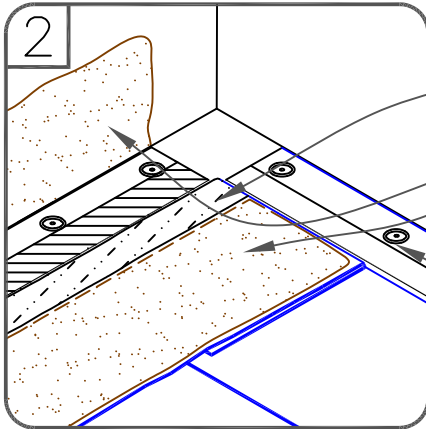

6" (15cm) WIDE PEEL & STICK RPS

FORM PIG EAR WITH CONTINUOUS MEMBRANE AT CORNER AS SHOWN

WEATHERBOND SEAM FASTENING PLATE & FASTENER.

CUT & REMOVE EXCESSIVE MEMBRANE

EPDM PRIMER

WEATHERBOND BONDING ADHESIVE

WEATHERBOND SEAM FASTENING PLATE & FASTENER.

DIMENSIONS		cm	
(A)	6"	15	TO
	9"	23	

BONDING ADHESIVE

EPDM PRIMER

6" (15cm) WIDE PEEL & STICK UNCURED EPDM FLASHING IN CONJUNCTION WITH EPDM PRIMER