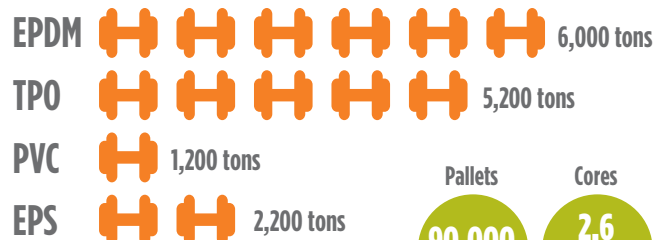

Additional Ways CCM Reduces Waste Annually

Industrial Cardboard

WEATHERBOND
ROOFING SYSTEMS

Single-Ply Simplified

P.O. Box 251 | Plainfield, PA 17081 | 866.471.5125 | FAX: 717.960.4034 | www.weatherbondroofing.com

© 2020 WeatherBond. 06.17.20 WB-12524 - "WeatherBond Recycling Reference Guide"
WeatherBond is a trademark of WeatherBond. APEEL and CAV-GRIP are trademarks of Carlisle Construction Materials, LLC.
SECUROCK is a registered trademark of USG Corporation.