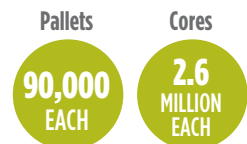

Additional Ways CCM Reduces Waste Annually

Industrial Cardboard